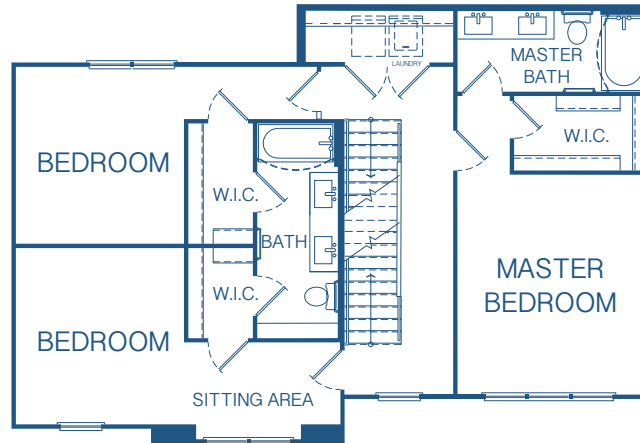

cottage

AT NORTH BEACH

102 AQUATIC DRIVE
ATLANTIC BEACH, FL 32233
904.372.7352
COTTAGEATNORTHBEACH.COM

FIRST LEVEL

SECOND LEVEL

THIRD LEVEL

C1 | 3 BEDROOM | 2.5 BATH | 1,697 SF