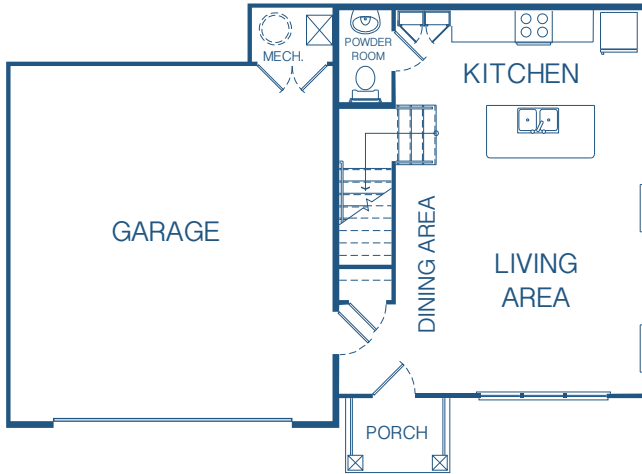

cottage

AT NORTH BEACH

102 AQUATIC DRIVE
ATLANTIC BEACH, FL 32233
904.372.7352
COTTAGEATNORTHBEACH.COM

FIRST LEVEL

SECOND LEVEL

THIRD LEVEL

C1 | 3 BEDROOM | 2.5 BATH | 1,697 SF