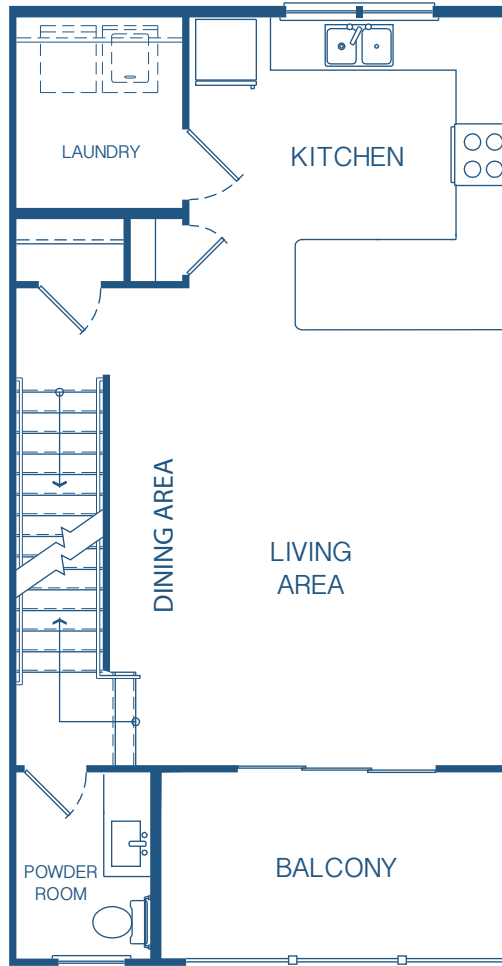

cottage

AT NORTH BEACH

102 AQUATIC DRIVE
ATLANTIC BEACH, FL 32233
904.372.7352
COTTAGEATNORTHBEACH.COM

FIRST LEVEL

SECOND LEVEL

THIRD LEVEL

B2 | 2 BEDROOM | 2.5 BATH | 1,471 SF