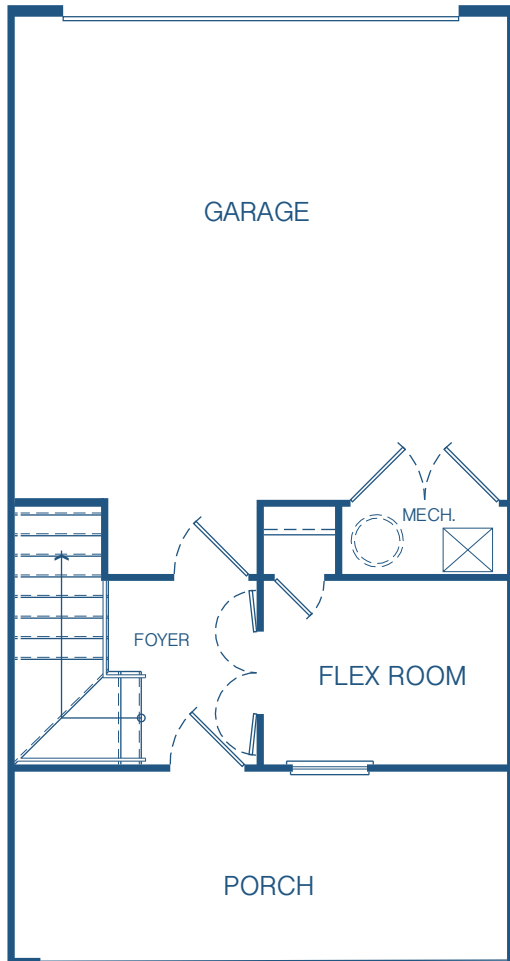

cottage

AT NORTH BEACH

102 AQUATIC DRIVE
ATLANTIC BEACH, FL 32233
904.372.7352
COTTAGEATNORTHBEACH.COM

FIRST LEVEL

SECOND LEVEL

THIRD LEVEL

B2 | 2 BEDROOM | 2.5 BATH | 1,471 SF