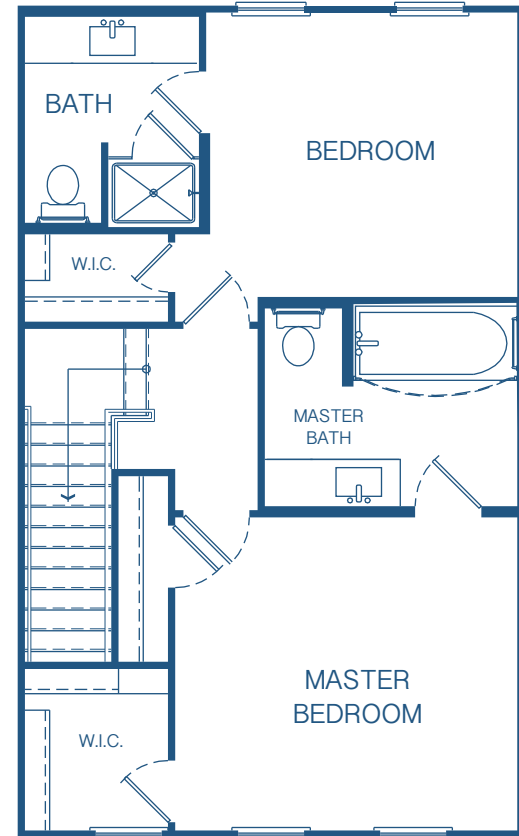

cottage

AT NORTH BEACH

102 AQUATIC DRIVE
ATLANTIC BEACH, FL 32233
904.372.7352
COTTAGEATNORTHBEACH.COM

FIRST LEVEL

SECOND LEVEL

THIRD LEVEL

B2 | 2 BEDROOM | 2.5 BATH | 1,471 SF