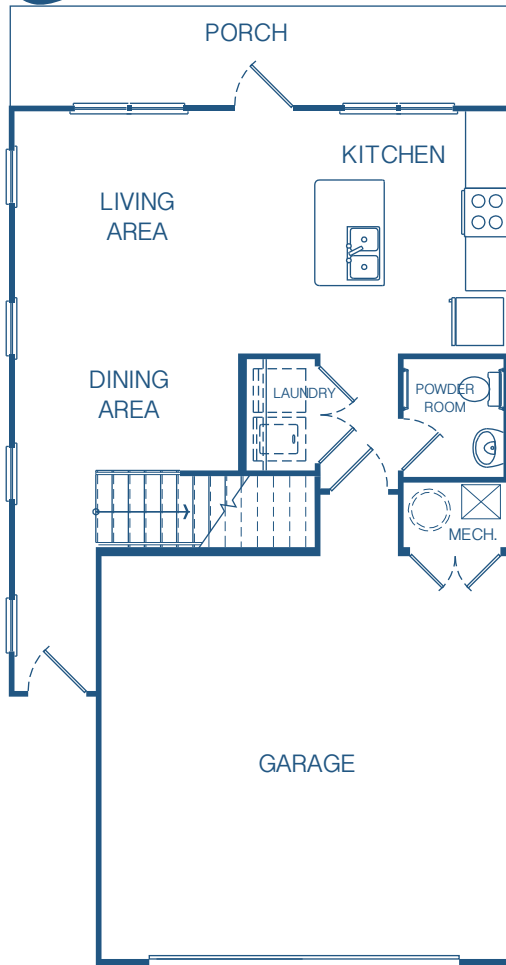

cottage

AT NORTH BEACH

102 AQUATIC DRIVE
ATLANTIC BEACH, FL 32233
904.372.7352
COTTAGEATNORTHBEACH.COM

FIRST LEVEL

SECOND LEVEL

THIRD LEVEL

B3 | 2 BEDROOM | 2.5 BATH | 1,469 SF