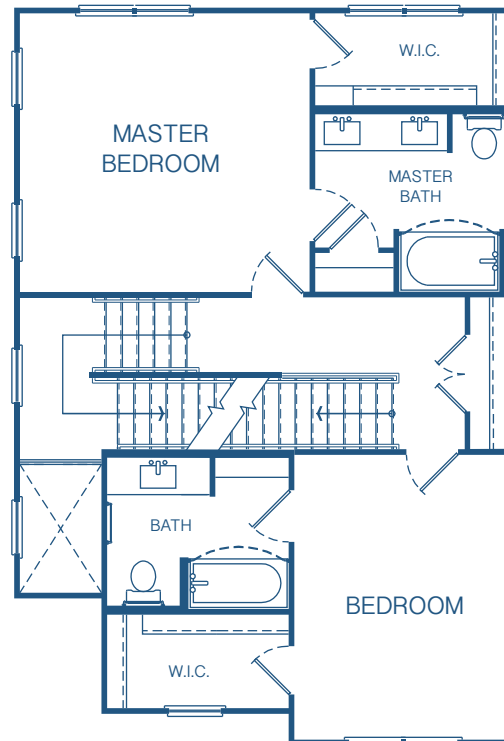

cottage

AT NORTH BEACH

102 AQUATIC DRIVE
ATLANTIC BEACH, FL 32233
904.372.7352
COTTAGEATNORTHBEACH.COM

FIRST LEVEL

SECOND LEVEL

THIRD LEVEL

B3 | 2 BEDROOM | 2.5 BATH | 1,469 SF