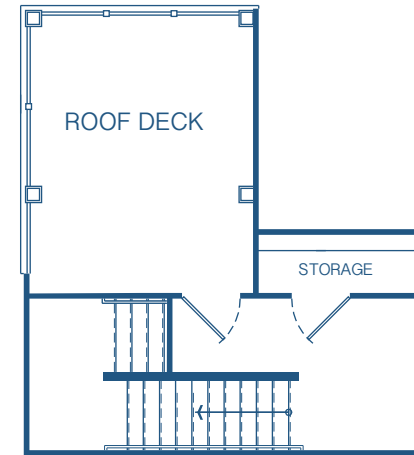

cottage

AT NORTH BEACH

102 AQUATIC DRIVE
ATLANTIC BEACH, FL 32233
904.372.7352
COTTAGEATNORTHBEACH.COM

FIRST LEVEL

SECOND LEVEL

THIRD LEVEL

B3 | 2 BEDROOM | 2.5 BATH | 1,469 SF